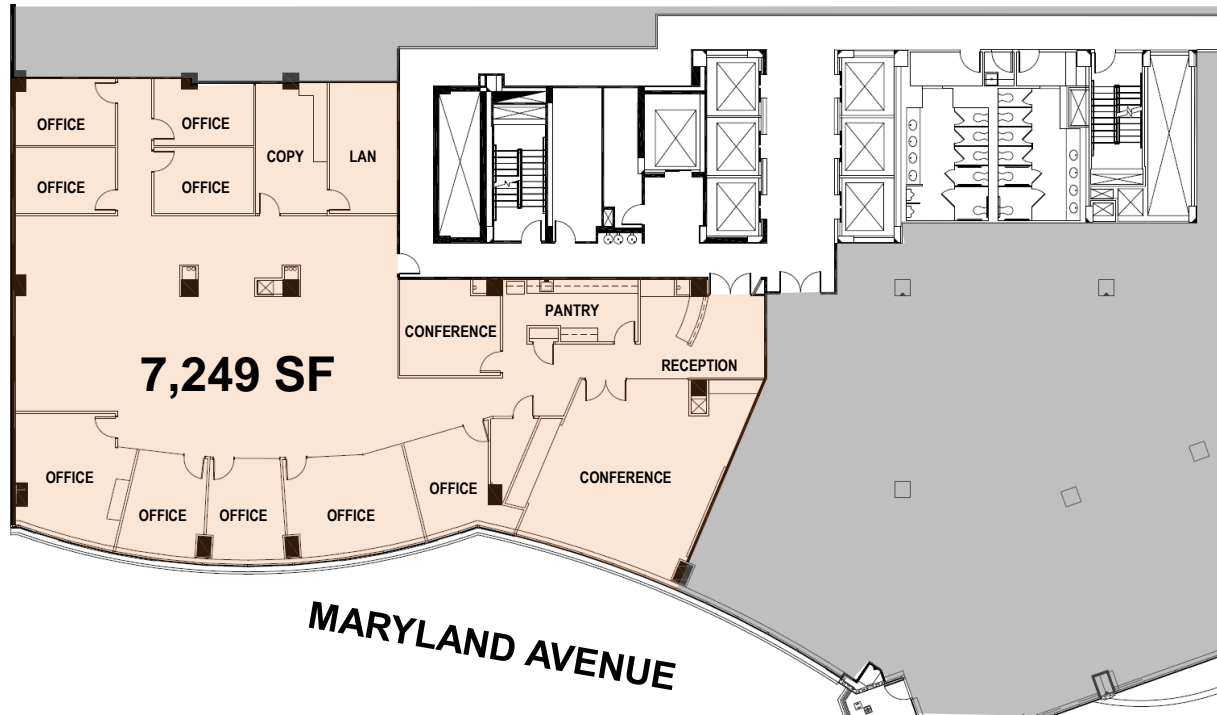

# 1201 MARYLAND AVENUE, SW

8TH LEVEL - 7,249 FULLY FURNISHED SPEC SUITE (AS-BUILT PLAN)

**FULLY FURNISHED PLUG N' PLAY SPEC SUITE  
AVAILABLE IMMEDIATELY**

**VIEWS OVERLOOKING MARYLAND AVENUE PARK**

**BUILT OUT WITH 9 OFFICES, 2 CONFERENCE ROOMS  
AND SPACE FOR 25 WORKSTATIONS**